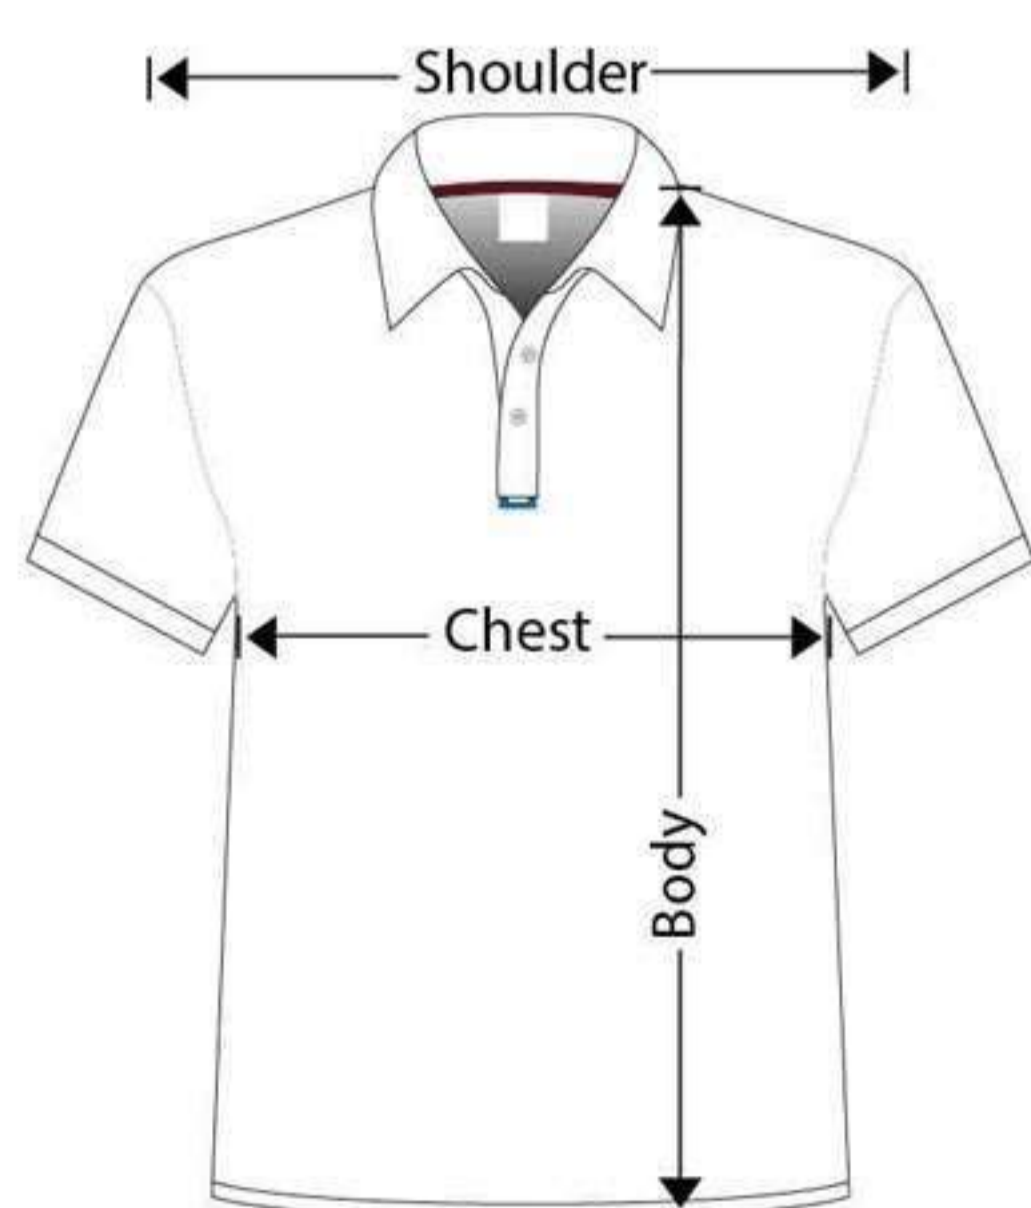

TM-PS-005

TM-PS-006

FEATURES AND BENEFIT

COLLARED SHIRT (UNISEX)					
SIZE	SHOULDER	CHEST	BODY	SHORT SLEEVE LENGTH	LONG SLEEVE LENGTH
2XS	15"	34"	25"	7"	20"
XS	16"	36"	26"	7.5"	20"
S	17"	38"	27"	8"	21"
M	18"	40"	28"	8.5"	22"
L	19"	42"	29"	9"	23"
XL	20"	44"	30"	9.5"	23.5"
2XL	21"	46"	31"	10"	24"
3XL	22"	48"	32"	10.5"	24"
Tolerance	+/- 3/4"	+/- 3/4"	+/- 1"	+/- 3/4"	+/- 3/4"