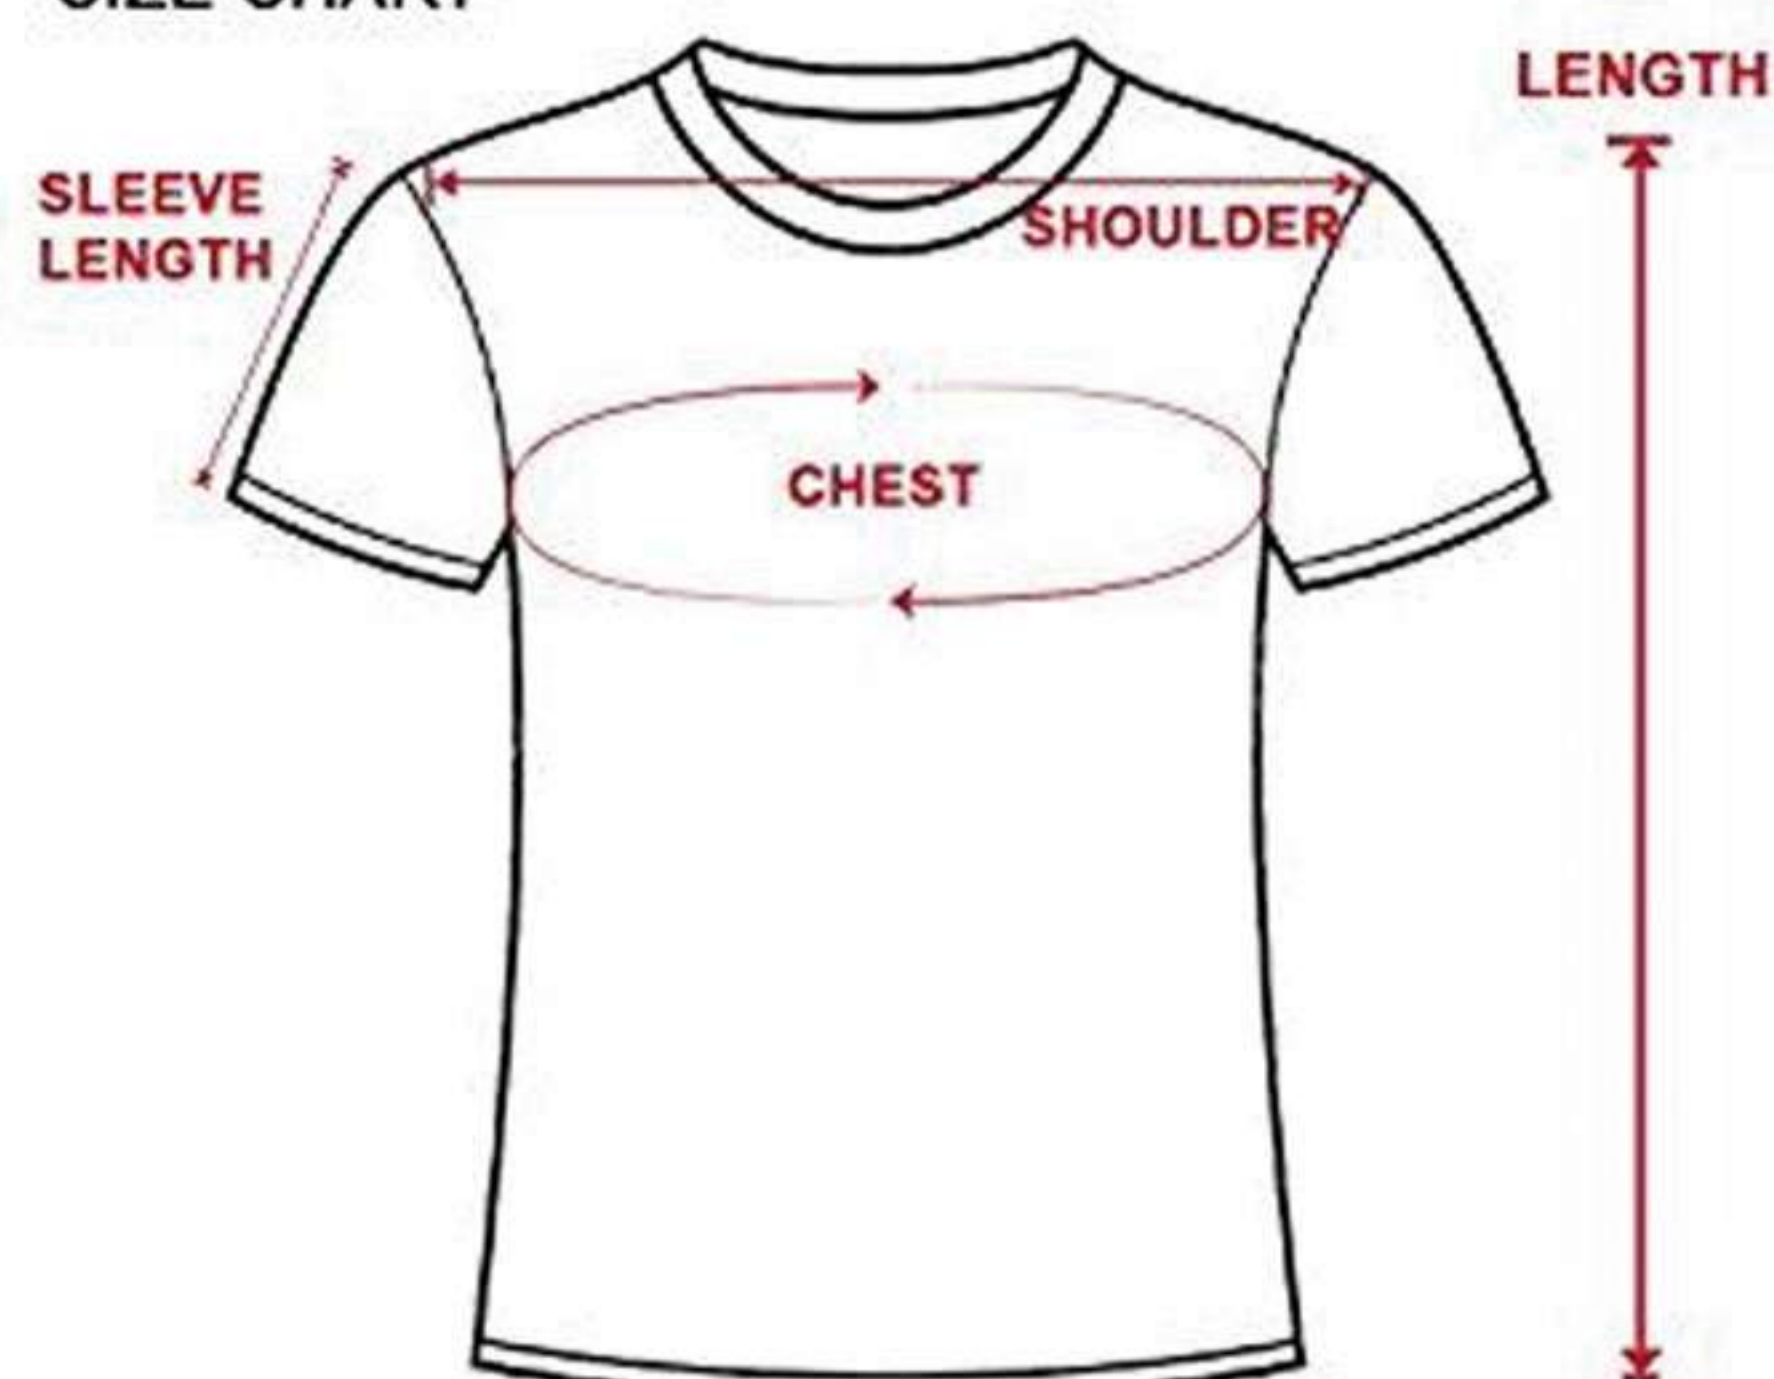

MEN T-SHIRT - Round Neck
SIZE CHART

SIZE	CHEST	WAIST	SLEEVE LENGTH	SHOULDER WIDTH	PRODUCT LENGTH
S	38	38	7.5	17.0	26
M	40	40	8	17.5	27
L	42	42	8.5	18.5	28
XL	44	44	9	19.0	29
XXL	46	46	10	20.0	30
XXXL	48	48	10.5	21.0	31
XXXXL	50	50	11	21.5	32