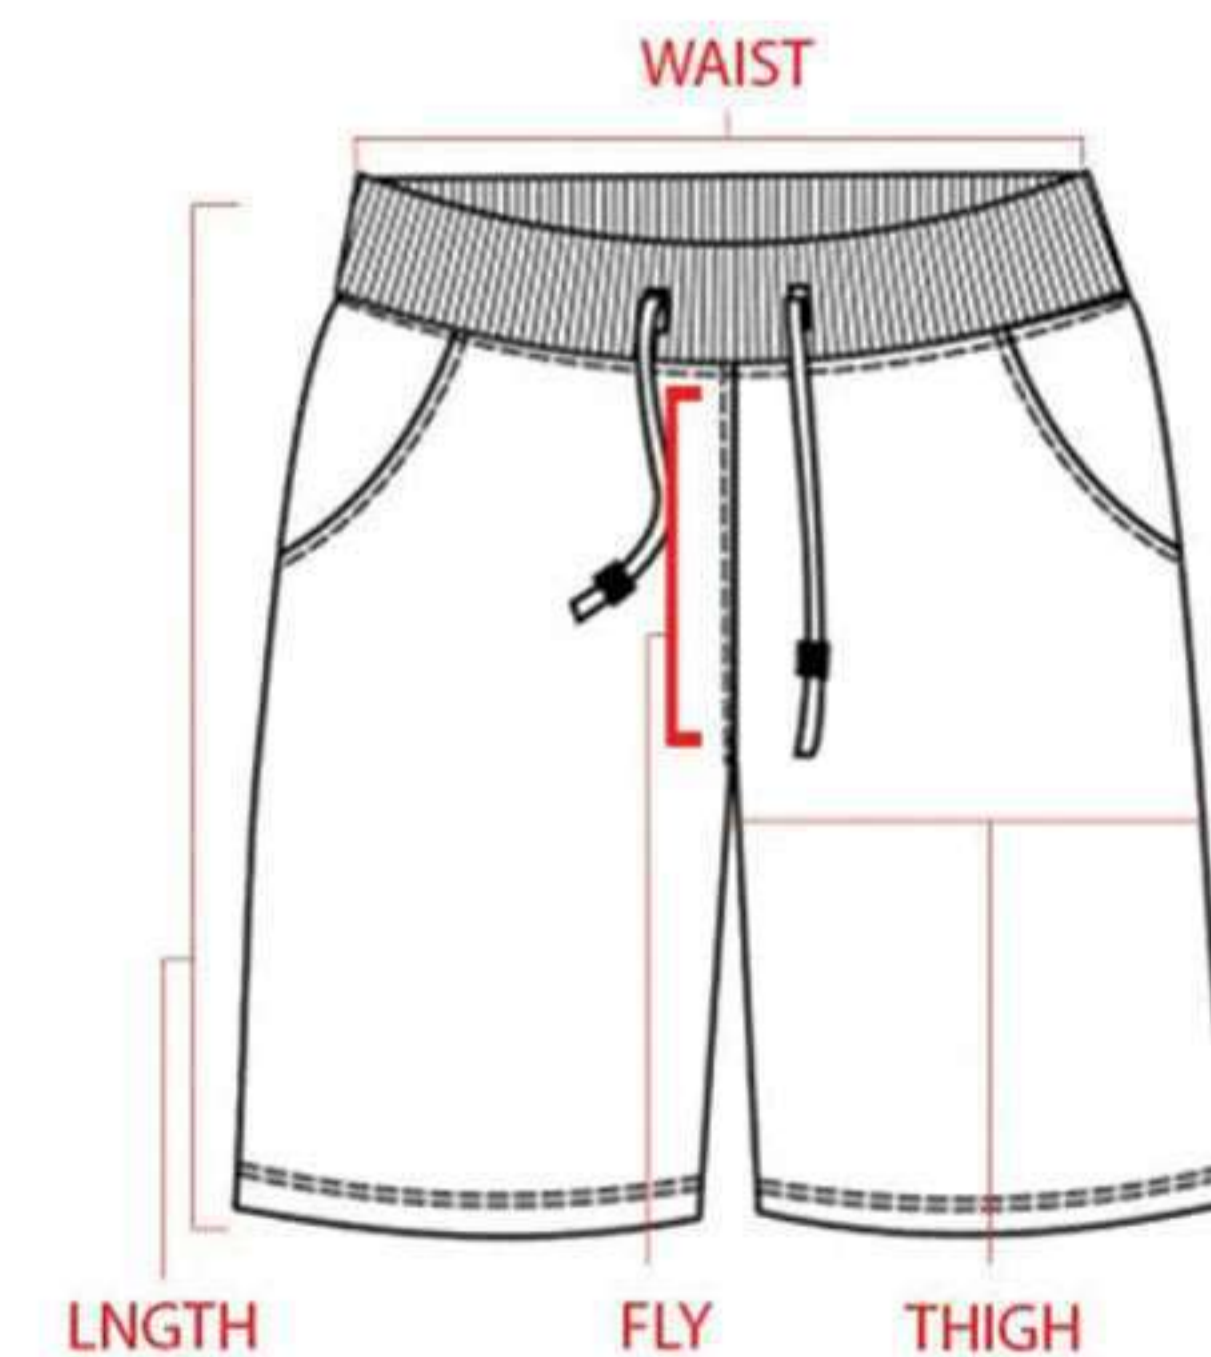

Size	A (Waist)	B (Hip)	C (Inseam)
S	11 3/4"	14 1/2"	9 1/2"
M	12 3/4"	15 1/2"	9 3/4"
L	13 3/4"	16 1/2"	10"
XL	14 3/4"	17 1/2"	10 1/4"
2XL	15 3/4"	18 1/2"	10 1/2"