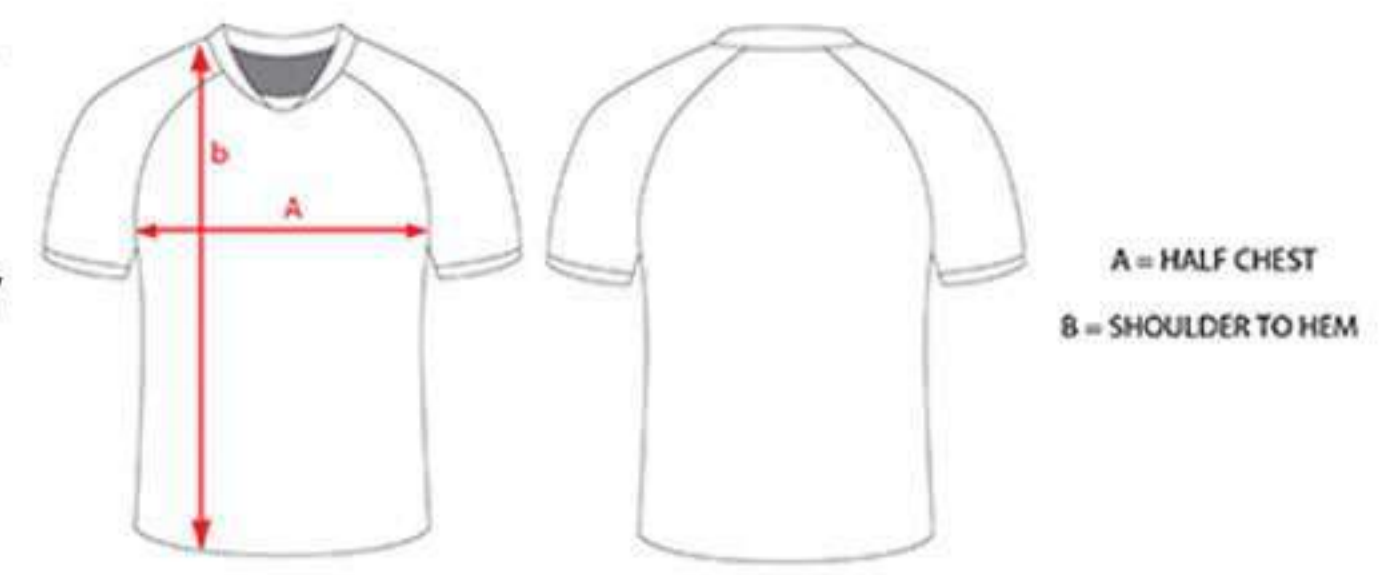

SIZE CHART FOR JERSEY

SIZE	YOUTH						MENS (UNISEX)										
	C6	C8	C10	C12	C14	C16	2XS	XS	S	M	L	XL	2XL	3XL	4XL	5XL	6XL
A (cm)	38	39	41	44	47	49	48	51	54	55	58	61	63	65	68	70	71
B (cm)	44	47	51	57	62	64	72	72	72	72	75	75	75	77	77	77	79