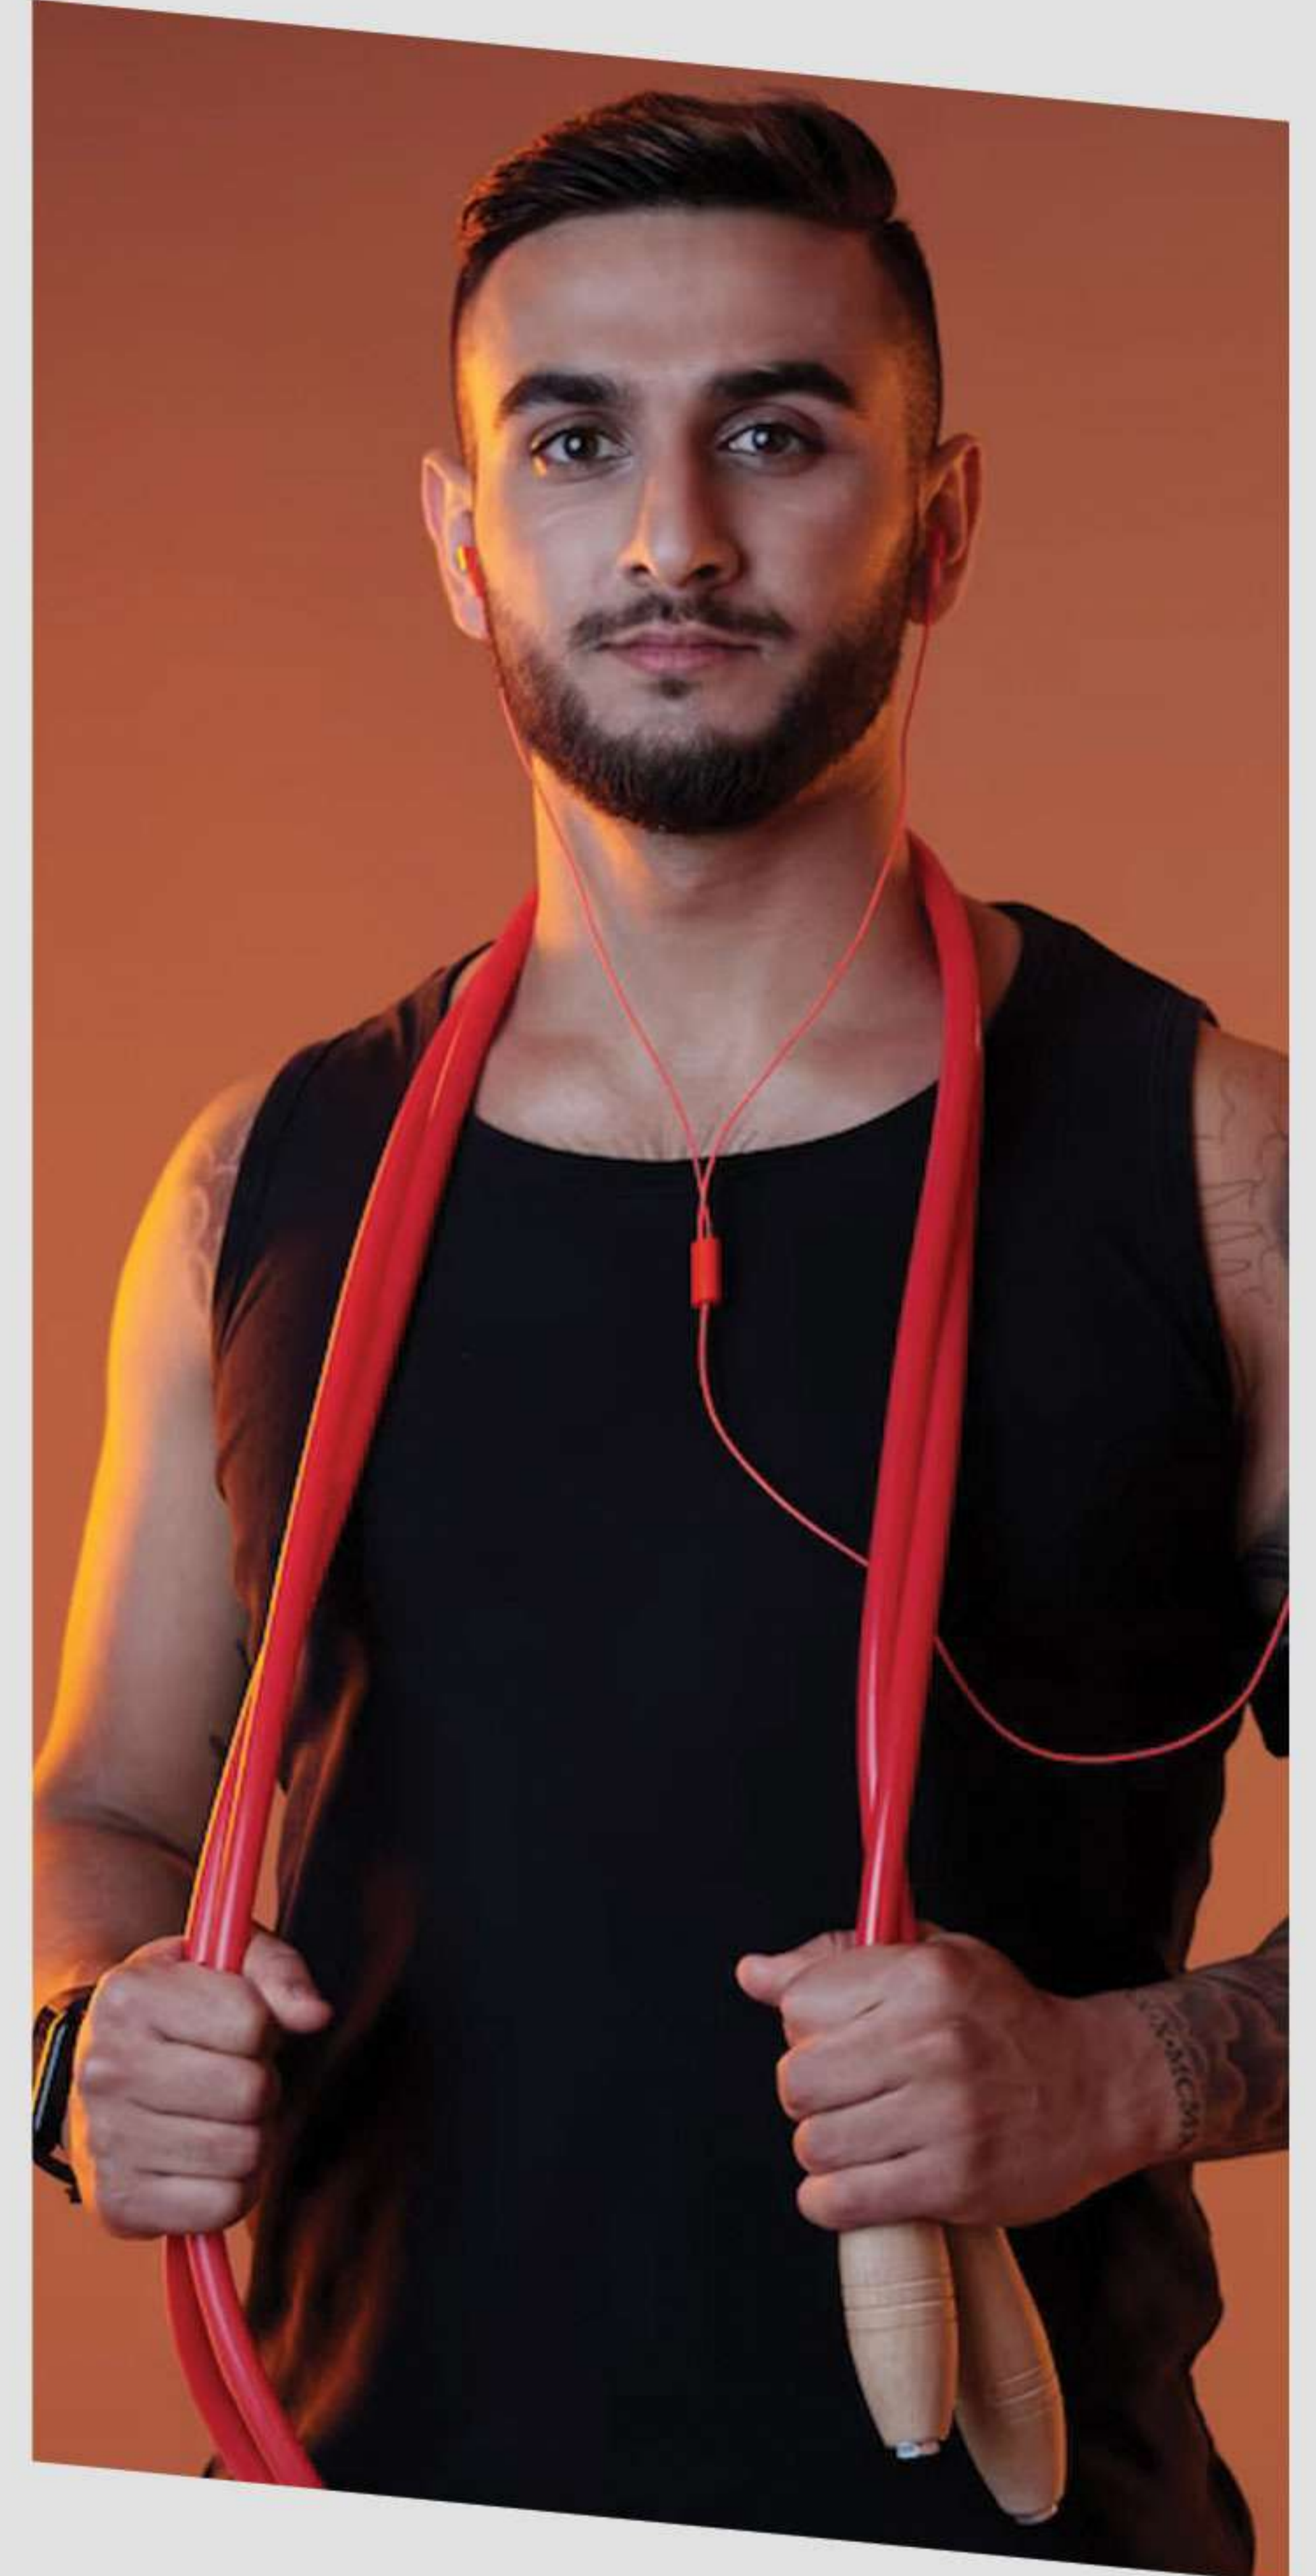

**FITNESS
WEAR**

TORMADE AND CATALOG