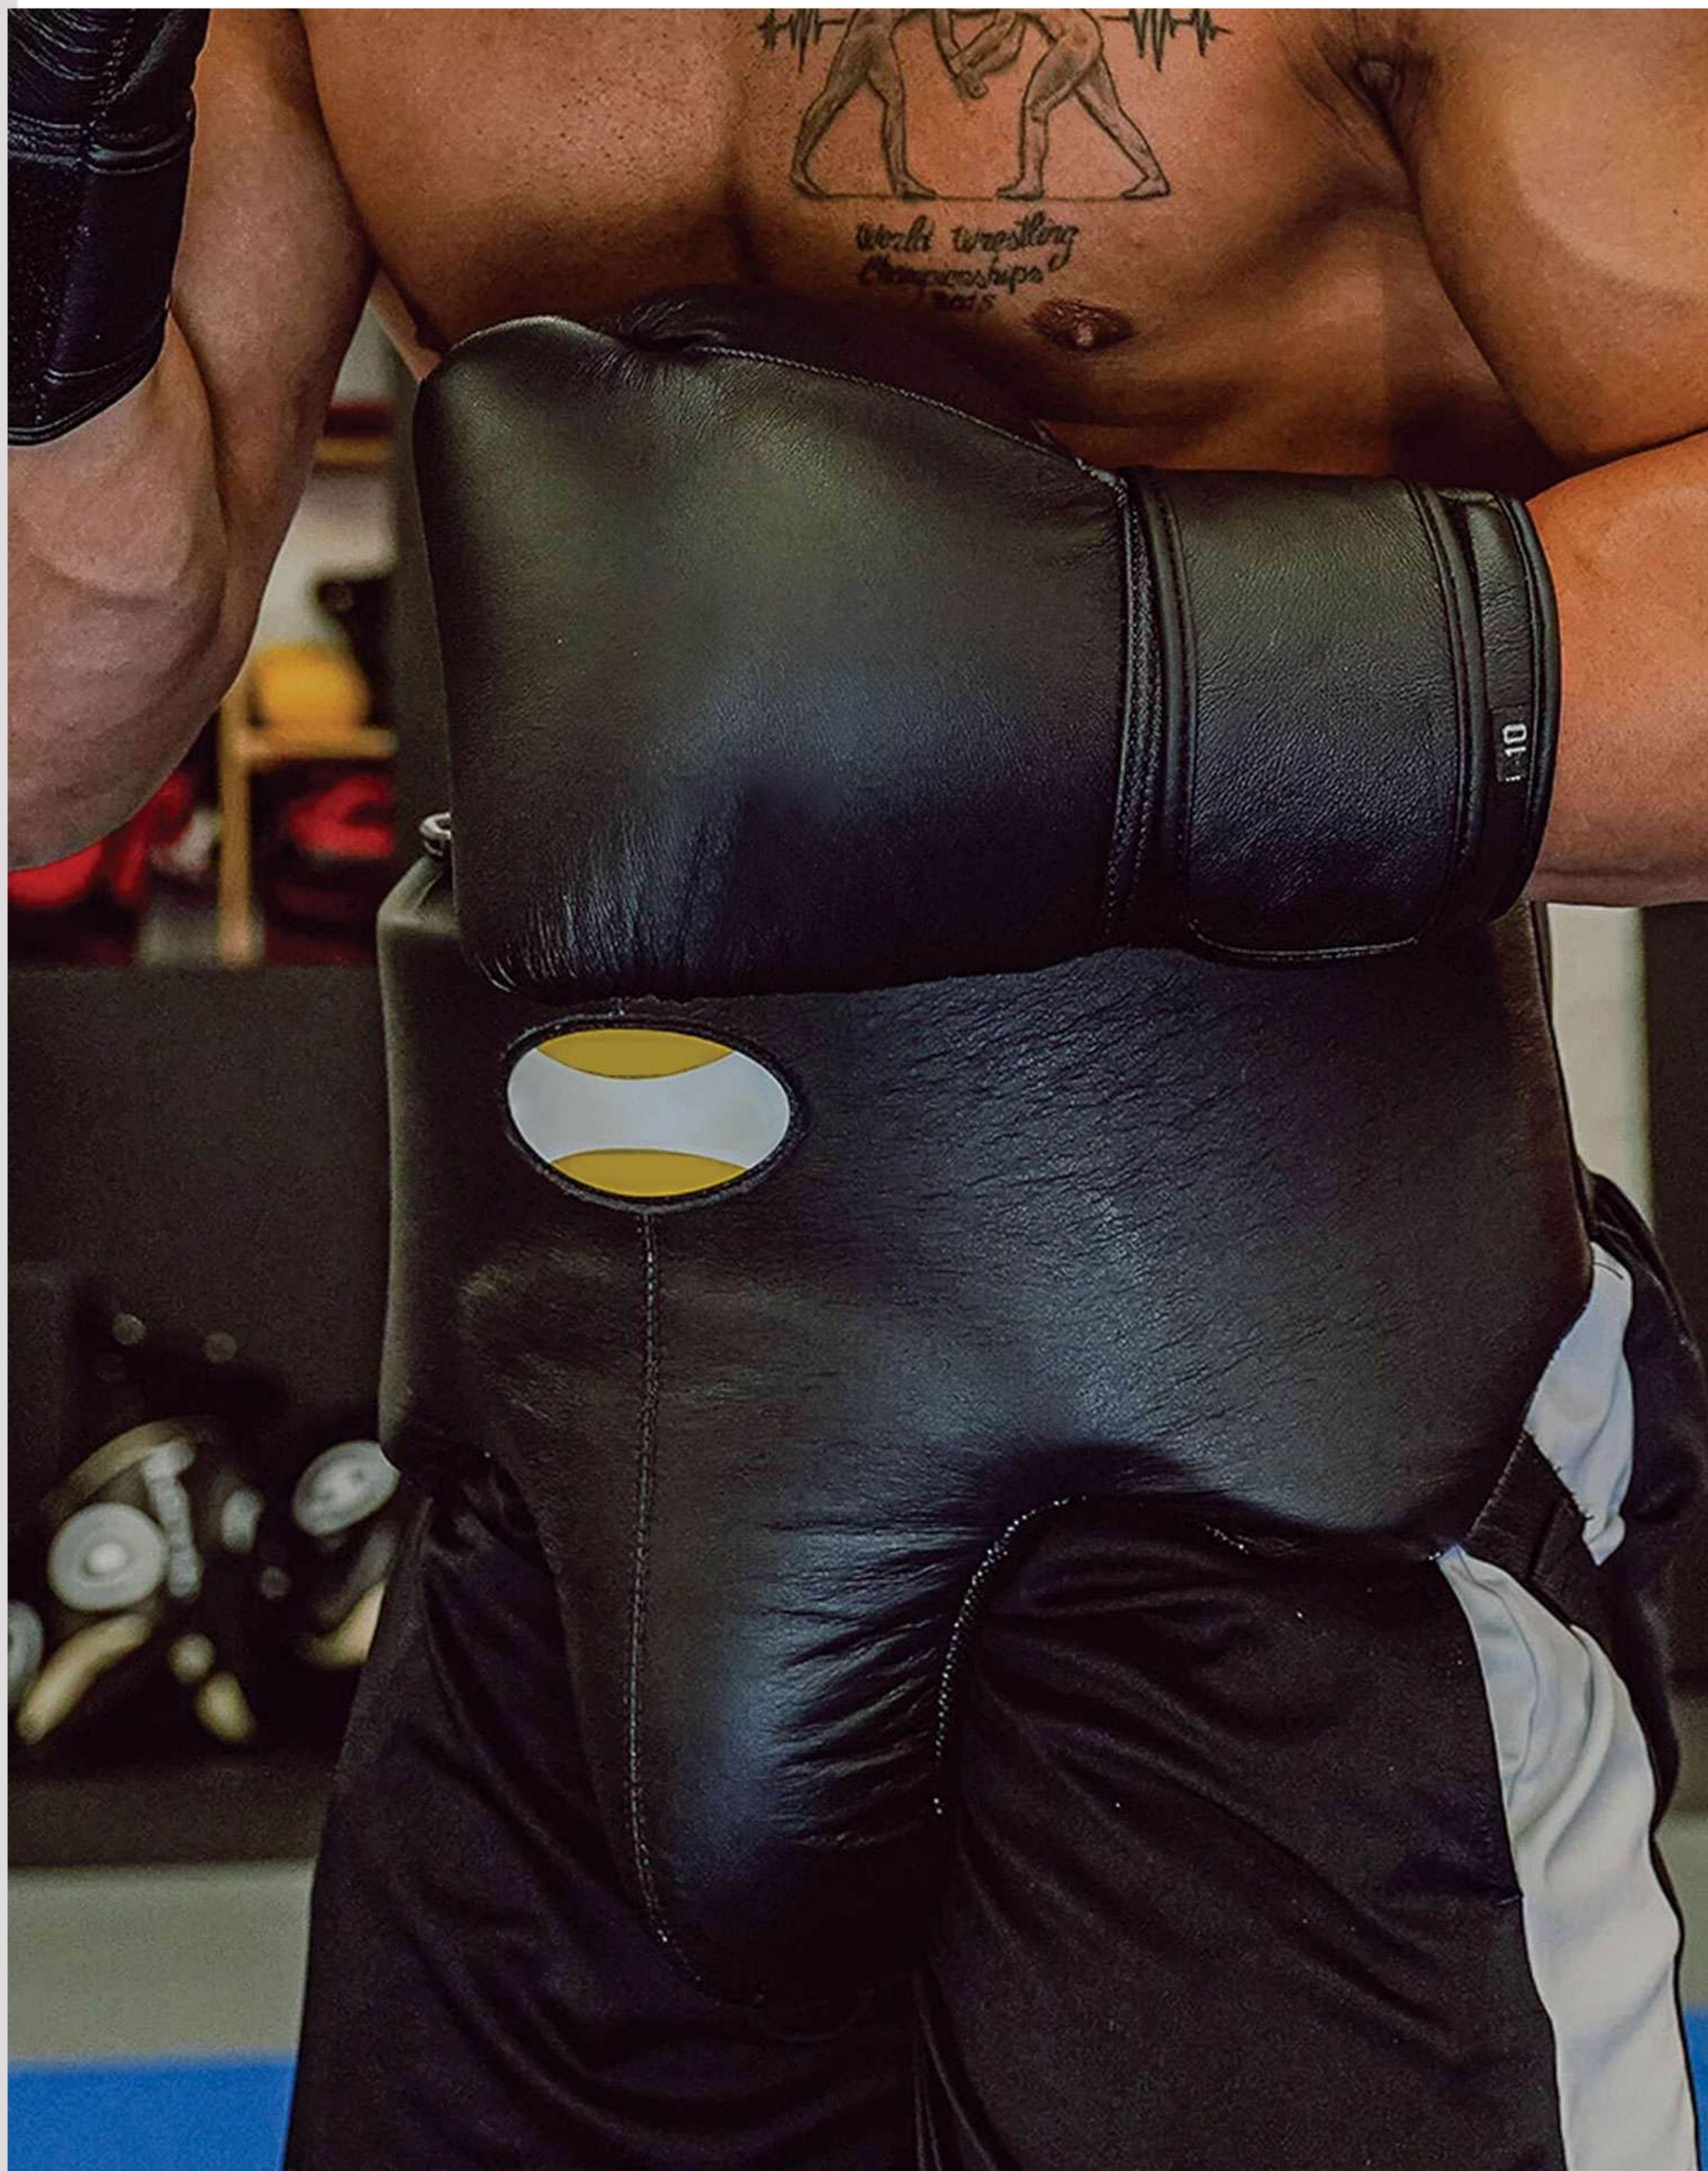

THE PRO BOXING SERIES - GROIN GUARD, NEWLY AVAILABLE PROTECTIVE GEAR FOR BOXING. SUITABLE FOR; SPARRING AND COMPETITION. PREMIUM QUALITY LEATHER - NEW WINDY TECH LAYER FILLING ENSURING EXTRA PROTECTION - BACK LACE CLOSURE TO ENSURE A SECURE AND COMFORTABLE FIT - EASY CLEAN AND DRY. THIS GROIN GUARD HAS BEEN HANDMADE BY OUR EXPERIENCED MEMBERS OF FACTORY STAFF.