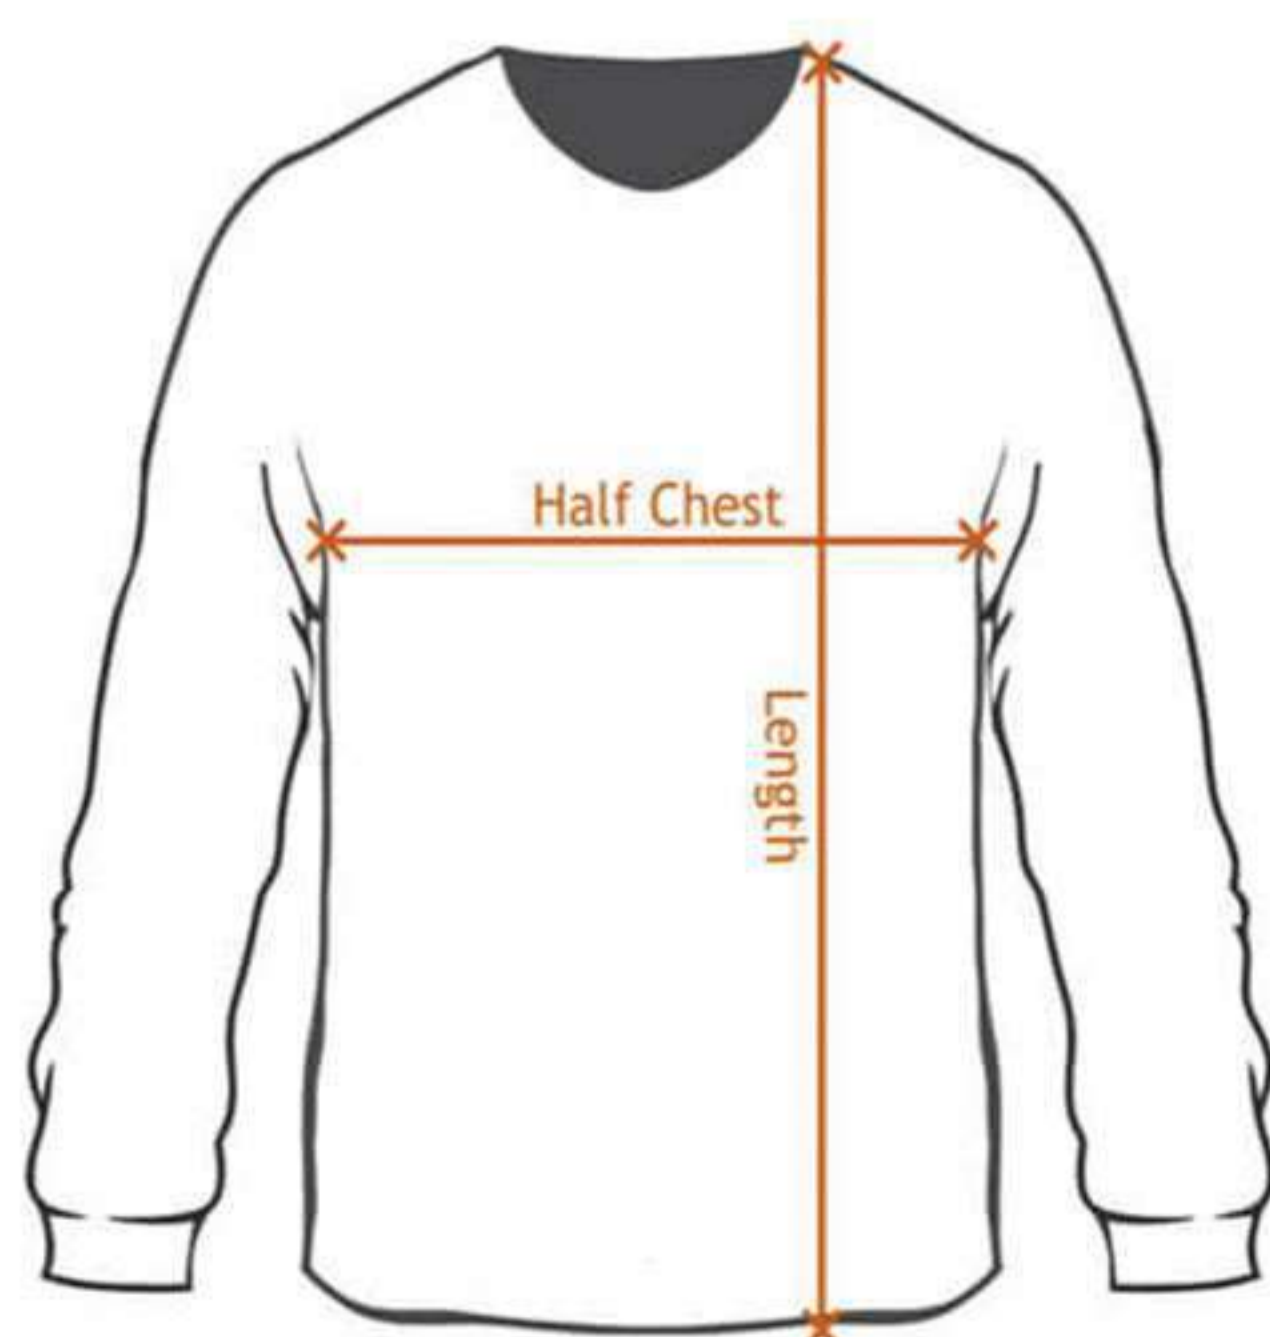

TM-MS-006

FEATURES AND BENEFIT

SIZE CHART

STANDARD CREW NECK SWEAT

Adults	Sizes	S	M	L	XL	XXL	3XL	4XL	5XL
	Width	55	58	61	64	68	72	75	78
	Length	70	73	75	77	79	80	81	82

- Get Your Custom Design & Fabric
- Imported
- Pull On closure
- Machine Wash Cold, Only Non-Chlorine Bleach when needed, Tumble Dry Low, Medium Iron
- Ribbed collar, cuffs, and waistband that hold their shape