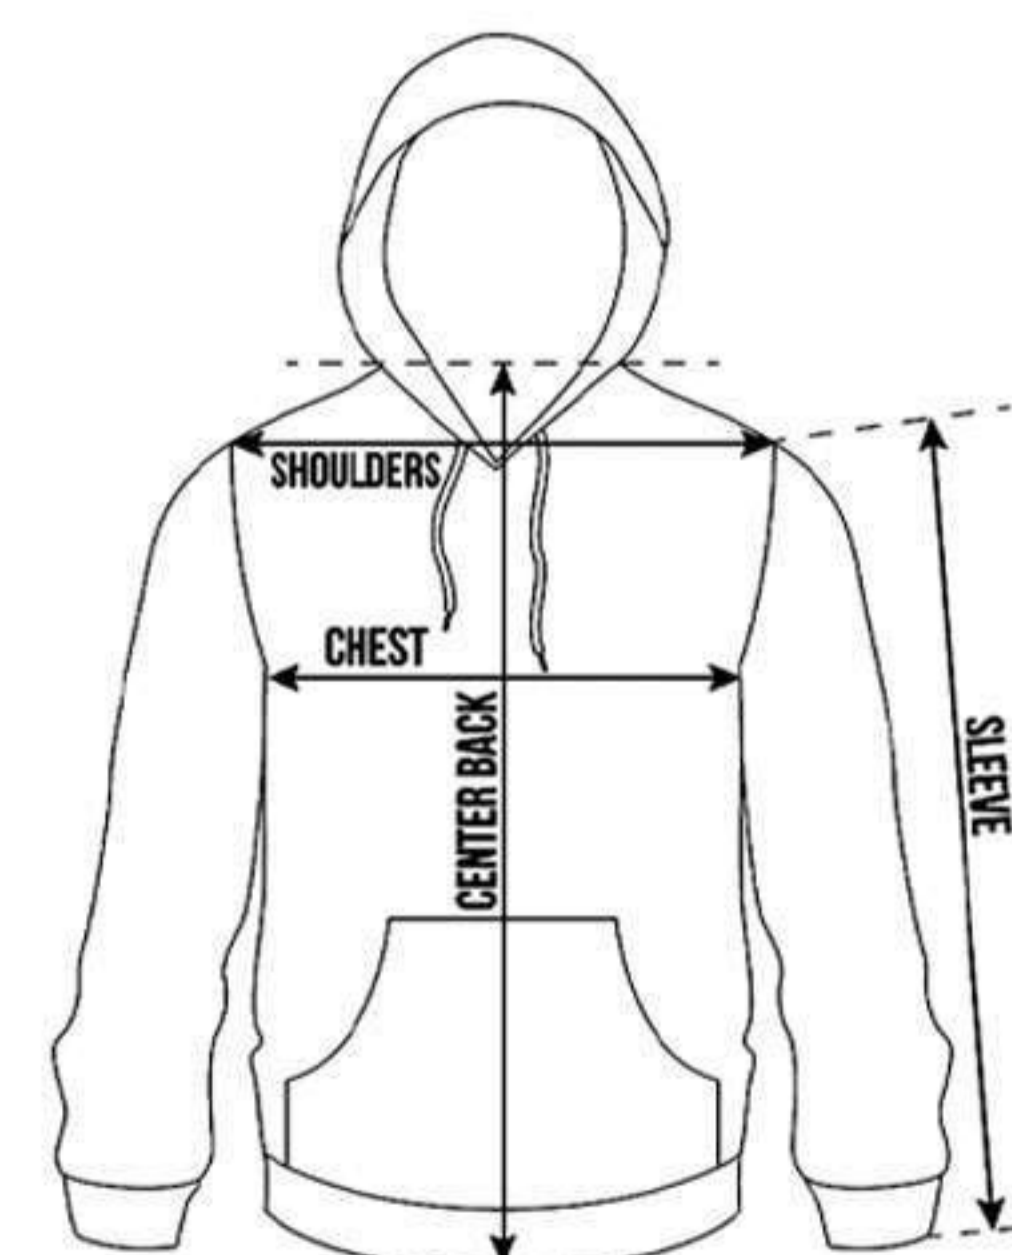

SIZE CHART

In Inches	S	M	L	XL	XXL
Chest	40	42	44	46	48
Length	25	26	27	28	29
Sleeve	24	25	26	27	28
Shoulder	17	18	19	20	21

Sizes may rarely vary in the range of +/- 0.5 inches

Sizes: Small Medium Large XI Large XXI Large

Colors: Light Pink Red Dark Red Black White
Orange Green Blue Purple